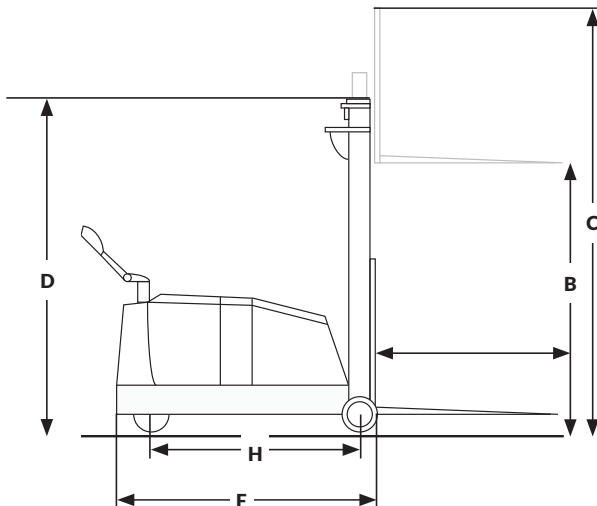

118" - 177"
Lift Height

3000 - 4400
Lbs Capacity

Integrated
Tilt Carriage

Side-Shift as
Standard

TECHNICAL INFO

	MODEL	TWO STAGE		THREE STAGE	
Lift Height Inches		118"	134"	157"	177"
A. Rated Capacity At 24 Inches L.C.	3000	3000 Lbs	3000 Lbs	2750 Lbs	2090 Lbs
	4400	4400 Lbs	4400 Lbs	3300 Lbs	3300 Lbs
B. Lift Height Inches		118"	134"	157"	177"
C. Extended Height Inches With Load Backrest		164"	183"	204"	224"
D. Collapsed Height Inches		80"	90"	77"	84"
E. Free Lift Inches		Nil		59"	59"
F. Chassis Length Inches To Face Of Forks	3000	69"			
	4400	76"			
G. Chassis Width Inches		36.5"			
H. Wheelbase Inches	3000	51"			
	4400	57"			
I. Carriage Width Inches		32"			
J. Chassis Under Clearance Inches		4"			
K. Turning Radius Inches	3000	61"			
	4400	71"			
L // M. Tilt (Rear // Forward) Degrees		9° // 3°			
N. Weight Less Battery (Lbs)	3000	4970 Lbs	5100 Lbs	5400 Lbs	5550 Lbs
	4400	6250 Lbs	6500 Lbs	6850 Lbs	7000 Lbs
O. Battery Compartment Size Inches		13.25" Long X 31.5" Wide X 24" High			
P. Right Angle Stacking Aisle Inches		Dimension F + Load Length + 4 Inches			

TASKCOBRA®

LEGLESS
STACKER