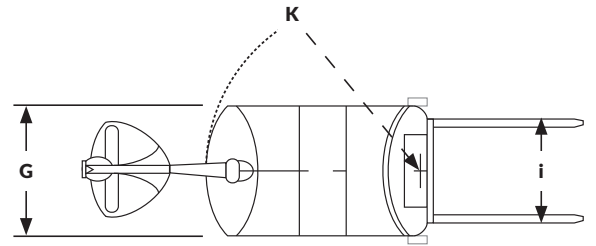

COBRA® Technical Drawing